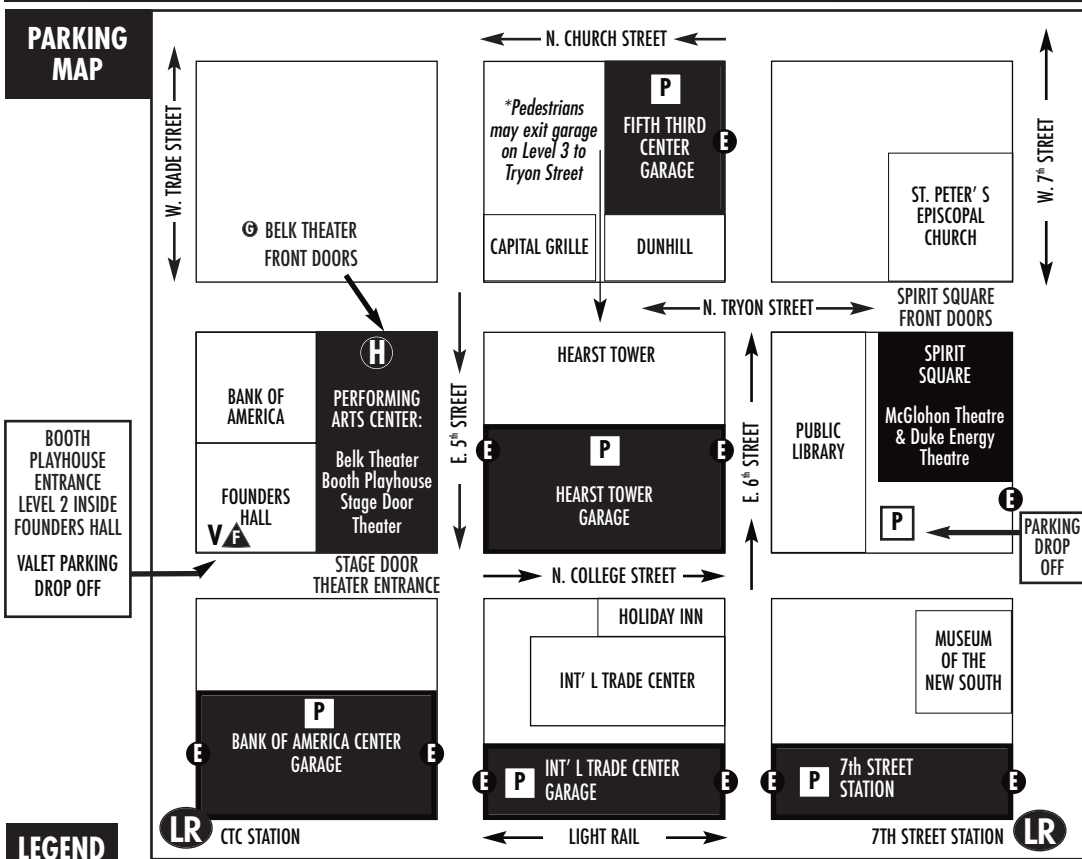

### LEGEND

- (A)** Performing Arts Center
- (A)** Founders Hall Entrance
- (H)** Will Call
- (P)** Denotes Parking Facilities
- (E)** Parking Entrance
- (G)** Belk Theater Entrance
- (LR)** Light Rail Stop
- (v)** Denotes Valet Parking

### PARKING GARAGE OPTIONS

- Fifth Third Center Parking Garage**  
Enter on 6th St. between North Tryon and Church Streets
- Hearst Tower Parking Garage**  
Enter on E. 5th or E. 6th Streets between N. Tryon and N. College Streets
- International Trade Center Parking Garage**  
Enter on E. 5th or E. 6th Streets between N. College and N. Tryon Streets
- Seventh Street Station Parking Garage**  
Enter on 6th or 7th Streets between N. College and N. Brevard Streets
- Bank of America Center Parking Garage**  
Enter on Trade or 5th Streets between N. College and N. Brevard Streets

### LIGHT RAIL STATIONS

- CTC ARENA STATION**  
Suggested if you are attending an event at the Blumenthal Performing Arts Center; which includes the Booth Playhouse, Belk Theater and Stage Door Theater.
- 7TH STREET STATION**  
Suggested if you are attending an event at Spirit Square; which includes the Duke Energy Theatre and McGlohon Theatre.

### LEGEND

- PARKING GARAGES & LIGHT RAIL STOPS**
- 1** Fifth Third Center
- 2** Hearst Tower
- 3** Int'l Trade Center
- 4** Seventh Street Station
- 5** CTC Arena Station
- 6** BOA Center Garage
- THEATERS**
- (A)** Performing Arts Center
- (B)** Spirit Square
- (P)** Denotes Parking Garage