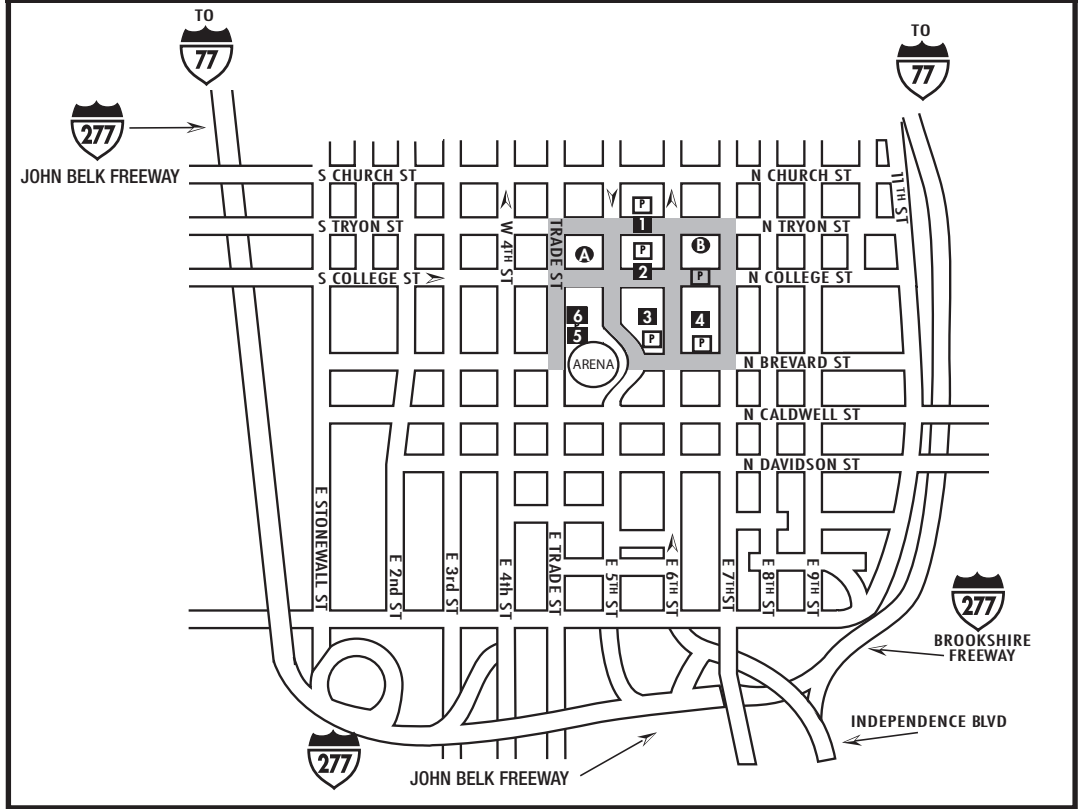

### LEGEND

- (A)** Performing Arts Center
- (A)** Founders Hall Entrance
- (H)** Will Call
- (P)** Denotes Parking Facilities
- (E)** Parking Entrance
- (G)** Belk Theater Entrance
- (LR)** Light Rail Stop
- (v)** Denotes Valet Parking

### STREET MAP

### PARKING GARAGE OPTIONS

- Fifth Third Center Parking Garage**  
Enter on 6th St. between North Tryon and Church Streets
- Hearst Tower Parking Garage**  
Enter on E. 5th or E. 6th Streets between N. Tryon and N. College Streets
- International Trade Center Parking Garage**  
Enter on E. 5th or E. 6th Streets between N. College and N. Tryon Streets
- Seventh Street Station Parking Garage**  
Enter on 6th or 7th Streets between N. College and N. Brevard Streets
- Bank of America Center Parking Garage**  
Enter on Trade or 5th Streets between N. College and N. Brevard Streets

### LEGEND

- PARKING GARAGES & LIGHT RAIL STOPS**
- 1** Fifth Third Center
- 2** Hearst Tower
- 3** Int'l Trade Center
- 4** Seventh Street Station
- 5** CTC Arena Station
- 6** BOA Center Garage
- THEATERS**
- (A)** Performing Arts Center
- (B)** Spirit Square
- (P)** Denotes Parking Garage